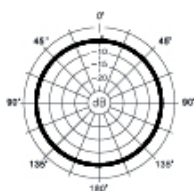

Avlex
Corporation

Toll Free: 877-447-9216 Toll Free Fax: 877-462-9216 www.avlex.com