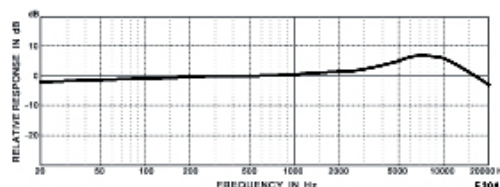

Avlex
Corporation

Toll Free: 877-447-9216 Toll Free Fax: 877-462-9216 www.avlex.com