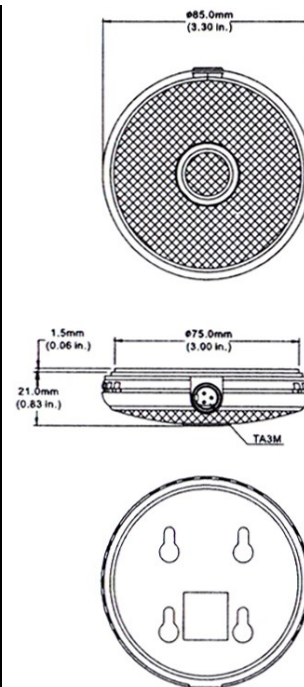

### SPECIFICATIONS

Element	Back Electret Condenser
Polar Pattern	Omni
Frequency Response	30—18,000 Hz
Sensitivity	-39dB/V (11.2mV/Pa) at 1000 Hz ± 3dB
Equivalent Noise	< 24dB (A-weighted)
Impedance	600 Ohms
Max SPL	127dB at 1000 Hz (THD ≤ 1% 1kHz)
Dynamic Range	103dB (1000 ohm load)
Phantom Power Requirements	9 to 52VDC
Finish	Low Gloss White or Black
Cable	33 foot TA3F / XLRM
Connector	3 pin Male XLR
Weight	7.10 oz.
RoHS	Product and Packaging Follow EU 2002/95/EC and Comply to RoHS Requirements