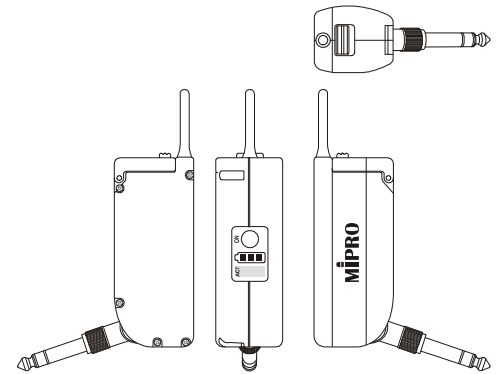

Accessories

MP-20	Battery Charger
MP-80	3-in-1 Transmitter Charger Station

Technical Specifications

Frequency Range	2.4 - 2.4835 GHz
RF Output Power	2 mW / 10 mW switchable (country dependent)
Transmitting Mode	Frequency hopping
Maximum Audio Input	6.5 dBV
Audio Sampling	24-bit / 44.1 kHz Rate
Frequency Response	20 Hz – 20 kHz
Latency	< 4.0 ms
Battery Meter	4-level green/red LED display
Impedance	1.0 M Ω
Connector	3.5 mm to 6.3 mm threaded adaptor
Battery Type	ICR 18500 rechargeable lithium battery
Current Consumption	138 mA
Operating Time	A 25-minute quick charge provides up to 1 hour usage. Minimum 10 hours of operation per 4-hour full charge.
Dimensions (W × H × D)	84 × 35 × 29 mm / 3.3 × 1.4 × 1.1 "
Net Weight	Approx. 61 g / 2.2 oz, excluding battery

MIPRO Electronics Co., Ltd

Headquarters: 814 Pei-kang Road, Chiayi, 60096, Taiwan
Tel: +886.5.238.0809 | Fax: +886.5.238.0803
www.mipro.com.tw | mipro@mipro.com.tw