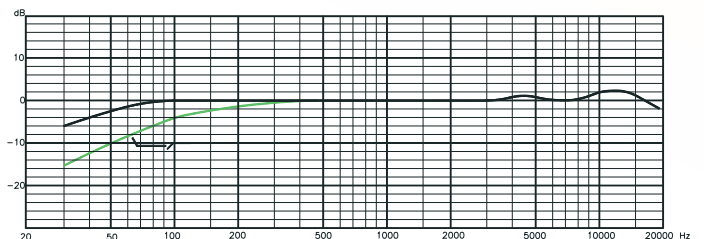

Frequency Response

Avlex Corporation

10668 Widmer

Shawnee Mission, KS, 66215 USA

Tel: (913) 906-9216 Toll Free: (877) 447-9216 Fax: (913) 906-9225

E-mail: sales@avlex.com Webpage: www.avlex.com

Midland Canada

3610 Nashua Dr. Unit 12

Mississauga, Ontario, L4V 1X9 Canada

Tel: (905) 671-2220 Fax: (905) 671-8729

Webpage: www.midland-canada.com