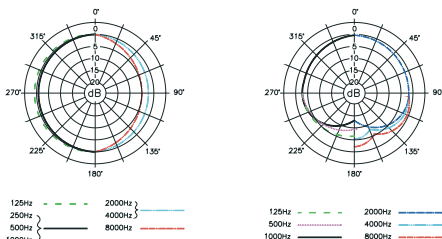

Polar Patterns