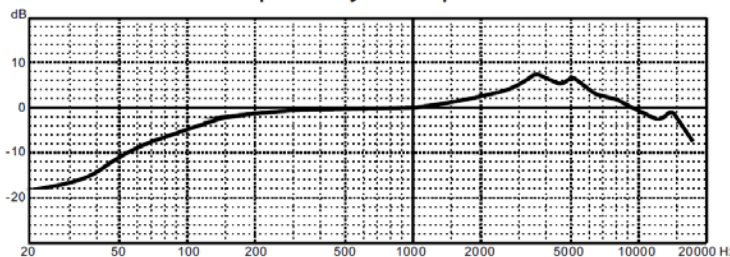

Frequency Response