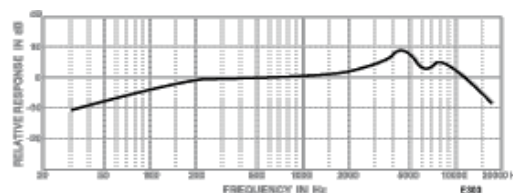

Avlex
Corporation

Toll Free: 877-447-9216 Toll Free Fax: 877-462-9216 www.avlex.com