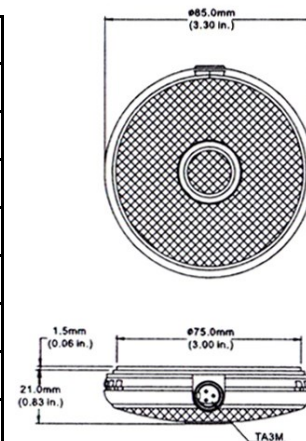

SPECIFICATIONS

Element	Back Electret Condenser
Polar Pattern	Cardioid
Frequency Response	30—18,000 Hz
Sensitivity	-39dB/V (11.2mV/Pa) at 1000 Hz \pm 3dB
Equivalent Noise	< 24dB (A-weighted)
Impedance	600 Ohms
Max SPL	127dB at 1000 Hz (THD \leq 1% 1kHz)
Dynamic Range	103dB (1000 ohm load)
Phantom Power Requirements	9 to 52VDC
Finish	Low Gloss White or Black
Cable	33 foot TA3F / XLRM
Connector	3 pin Male XLR
Weight	6.30 oz.
RoHS	Product and Packaging Follow EU 2002/95/EC and Comply to RoHS Requirements