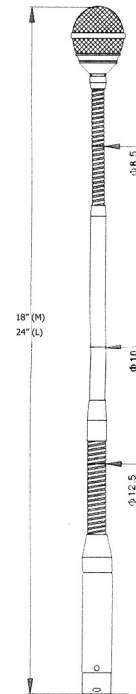

The PRA-618 is available in two overall lengths; 18" (M) or 24" (L). It features a super cardioid dynamic capsule, a quick-mount XLR connector and a comes with a compression-lock flange mount. Whether it is on a lectern or pulpit, on a desktop or conference table, restaurant or airport, the Superlux family of gooseneck microphones are the perfect solution.

FEATURES

- Super cardioid polar pattern
- Dynamic capsule
- RF Shielding
- 18 (M) or 24 (L) inch overall length
- Compression-lock flange mount included
- ISO 9001 Certified

REPLACEMENT PARTS & ACCESSORIES

- S18 Black foam windscreen
- HM22 Compression-lock flange mount
- HM23 Shock mount
- HM24 Premium shock mount, tinned leads
- HM24C Premium shock mount, XLR termination
- HM-30 Stand mount

SPECIFICATIONS

Element	Dynamic Capsule
Polar Pattern	Super Cardioid
Frequency response	100—15,000 Hz
Sensitivity	-56dBV/Pa (1.6mV/Pa)
Impedance	500 Ohms
Max SPL	140dB (1000 Ohm Load)
THD	≤ 1% 1kHz
Connector	Integral 3 pin Male XLR
Finish	Black
Weight	7.8 oz.