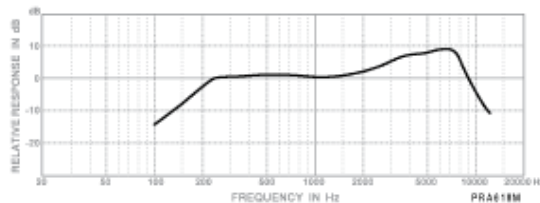

Element	Dynamic Capsule
Polar Pattern	Super Cardioid
Frequency response	100—15,000 Hz
Sensitivity	-56dBV/Pa (1.6mV/Pa)
Impedance	500 Ohms
Max SPL	140dB (1000 Ohm Load)
THD	≤ 1% 1kHz
Connector	Integral 3 pin Male XLR
Finish	Black
Weight	7.8 oz.