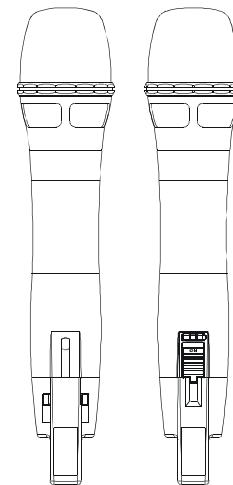

ACT-24HC Rechargeable Handheld Transmitter

Key Features

- Bright LEDs for battery status.
- Patented design of the integrated grille and battery housing makes it easy to unscrew the grille to open the battery compartment to exchange the lithium battery or simply charge the transmitter in the charger.
- The unique multi-layered metal grille protects the capsule against impact, rolling and pop noise and ensures sound clarity.
- Proprietary capsule suspension design eliminates vibrations and touch noises for a true natural sound reproduction.
- Interchangeable capsule module with premium condenser or dynamic options for easy and fast changeovers.
- World's first ACT™ function provides precise and rapid frequency sync to the receiver.
- Transmitter has high-efficiency circuitry design. The included single rechargeable lithium battery can be easily removed or interchanged for charging. The intelligent battery charger maintains a high charge capacity for up to 600 charge cycles for cost saving and is environmentally friendly.

Microphone Capsules

MU-39	Dynamic Capsule
MU-59	Professional Dynamic Capsule
MU-70	Condenser Capsule
MU-80	Condenser Capsule
MU-90	Condenser Capsule

Accessories

MS-20	Desktop Microphone Tripod
MD-20	Handheld Transmitter Microphone Holder
MP-80	3-in-1 Transmitter Charger Station
SW-20	Foam Windscreens
TC-18	Transmitter Shielding Case

Technical Specifications

Frequency Range	2.4 - 2.4835 GHz
Channel Set-Up	ACT Sync
RF Output Power	2 mW / 10 mW switchable (country dependent)
Transmitting Mode	Frequency hopping
Max. Audio Input	6.5 dBV
Battery Meter	4-level green / red LED display
Battery Type	ICR 18500 rechargeable lithium battery × 1
Current Consumption	Approx. 138 mA
Operating Time	A 25-minute fast charge provides up to 1 hour operation. Minimum 10 hours of operation per 4-hour full charge (depending on the battery quality).
Dimensions (Ø × L)	50 × 248 mm / 2.0 × 9.8 "
Weight	Approx. 255 g / 9 oz, excluding batteries