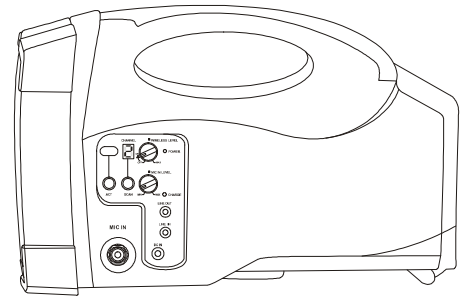

MA-101G 2.4 GHz Personal Wireless PA System

Key Features

- Lightweight, contoured and ultra-portable design.
- Built-in 1 2.4GHz true diversity receiver module with 10 auto-scannable frequencies.
- Powerful and crystal-clear sound projection thanks to high efficiency amplifier driving a full-range speaker.
- Replaced sealed lead-acid battery to rechargeable lithium battery for improved reliability, longer life and reduced weight.
- AC and lithium rechargeable battery operation.
- Up to 10 hours of standby time per 4-hour charge.
- 3.5 mm line input accepts external MP3, iPod and CD player.
- Simple to use and can be easily carried via the built-in handle, shoulder strap, or mounted on a microphone stand.

Transmitters & Microphones

ACT-24H	Handheld Transmitter
ACT-24HC	Rechargeable Handheld Transmitter
ACT-24T	Bodypack Transmitter
ACT-24TC	Rechargeable Bodypack Transmitter
MM-107	Supercardioid Dynamic Microphone

Accessories

MB-25	Lithium Rechargeable Battery (14.8 V / 2.6 AH)
SC-10	Storage and Carry Bag
MS-30	Tripod Microphone Stand

Technical Specifications

Portable PA	
Max. Power Output	50 Watts
Amplifier	Class D
Sensitivity	Typical: 95 dB Maximum: 107 dB
T.H.D.	< 1%
Frequency Response	20 Hz – 20 kHz
Loudspeaker	5" full-range, high efficiency
Audio Inputs	Wired: 6.3 mm (1/4") Line-In: 3.5 mm (1/8")
Audio Output	3.5mm (1/8")
Installation	Microphone stand, table mounted, shoulder belt.
Power Supply	AC: External 100 – 240 V AC switching power supply (Max. Power Consumption: 60 W) DC & Battery: 14.8 V / 2.6 AH rechargeable lithium battery (MB-25)
Charge Time	4 hours (automatic charging management)
Standby Time	> 10 hours
Battery Indicator	Single LED indicator
Color	Black
Dimensions (W×H×D)	160 × 178 × 285 mm / 6.3 × 7 × 11.2 "
Weight (battery included)	Approx. 2.2 kg / 4.8 lbs
Wireless System	
Receiver Channel	2.4 GHz, Single
Frequency Range	2,400 – 2,483.5 MHz
Bandwidth	83.5 MHz
Preset Channel	10
Channel Set-up	Scan & ACT sync
Antenna	Built-in