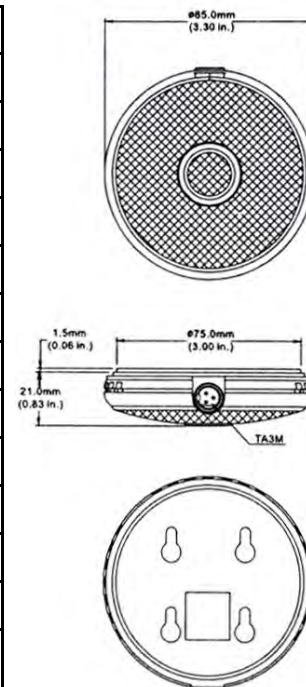

E304

ISO 9001 Certified