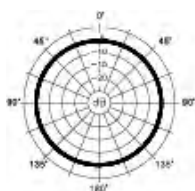

Avlex
Corporation

Toll Free: 877-447-9216 Toll Free Fax: 877-462-9216 www.avlex.com