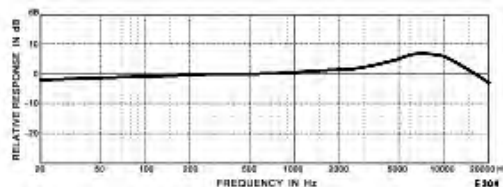

Avlex
Corporation

Toll Free: 877-447-9216 Toll Free Fax: 877-462-9216 www.avlex.com