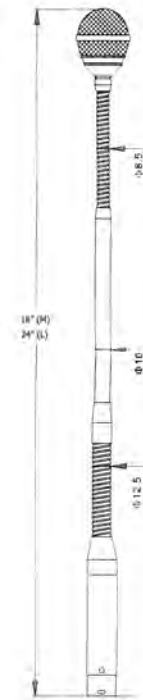

PRA-618 Gooseneck

Avlex
Corporation

Toll Free: 877-447-9216 Toll Free Fax: 877-462-9216 www.avlex.com